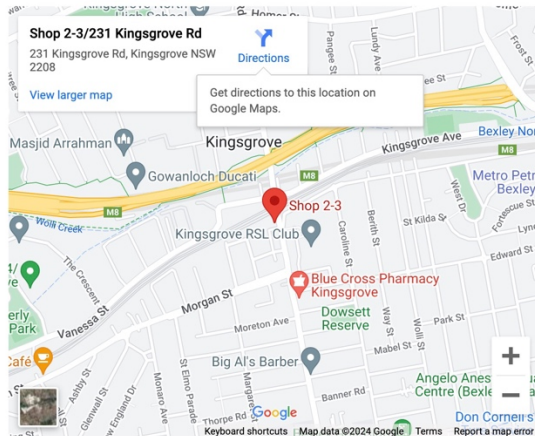

ST GEORGE & SUTHERLAND SHIRE TABLE TENNIS ASSOCIATION

Dear players,

RE: 2024 Summer Pennants

We have partnered with Ping Pong HQ Kingsgrove where some teams will be rotated to play in this brand new venue just less than 10 minutes drive from Hurstville Aquatic and Leisure Centre. Here are some details below:

1. All players who are to play at Ping Pong HQ must register on their website using the link below before entering the venue. This is to allow all players to have a special code when entering the venue.
 - a. <https://members.pingponghq.com.au/login>
 - b. Follow the prompts by signing either using your Google, Facebook or email account and follow the prompts.
 - c. If you have already registered for the club, you are not required to register with Ping Pong HQ
2. Ping Pong HQ is located at **Shop 2-3/231 Kingsgrove Road, Kingsgrove NSW 2208**. Please use the link below for more information on how to easily get to Ping Pong HQ.

Location

We are located at shop 2-3/231 Kingsgrove Road Kingsgrove

If you are coming by train, PingPong HQ is the second shop when you exit Kingsgrove Station.

If you are driving, there are a number of parking options: